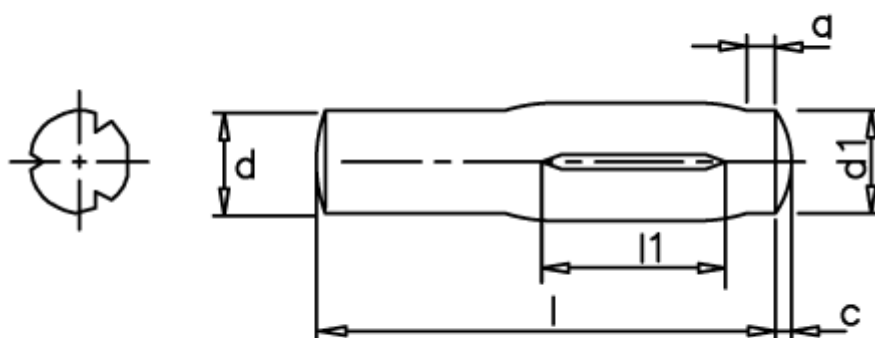

# Data Sheet

Article number: 08243525

Description: KLEE Slotted pin S24 5x22  
Steel

## Measures

---

$a = 1,5 (+1)$

$d_1 = 5.0$

$d_2 = 5.25$

Length = 8-60